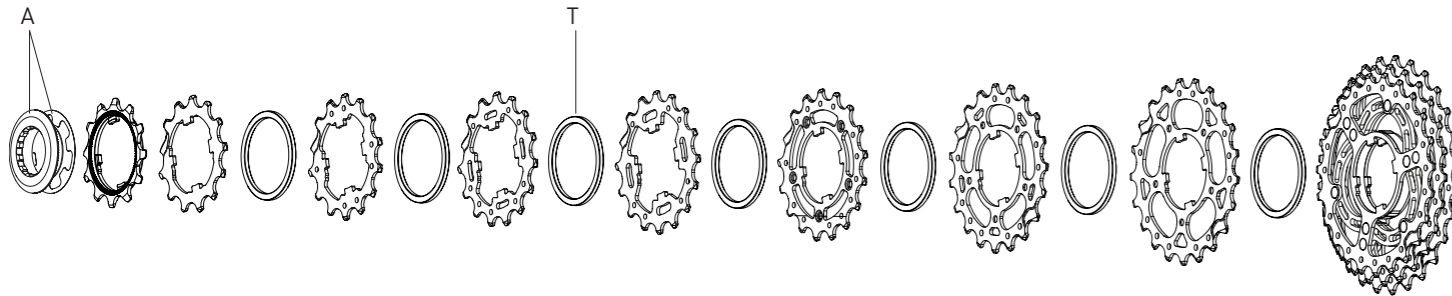

CAMPAGNOLO 11S

STEEL

A	CS-412	11s only (for Z 12)	steel/acciaio
T	CS-022 (6 pcs)	2,2 mm	

12-27	A	12A-1	13A	T	14A	T	15A	T	16A	T	17ASF	T	19BSP	T	21BSP	T	23B-25B-27B*
		11S-012	11S-131		11S-141		11S-151		11S-161		11S-17ASF		10S-192		10S-212		11S-357

* pre-assembled