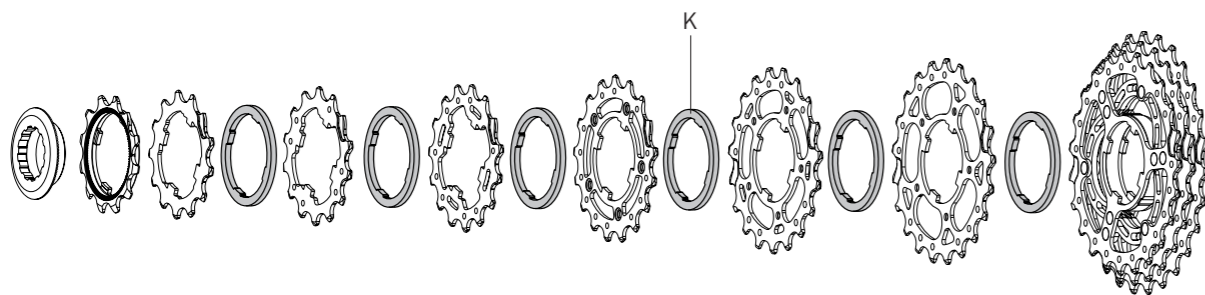

K	2-CS-812 (2 pcs)	2,55 mm

12 - 27	12D-1° 10S-042	13D 10S-134	K	14D 10S-144	K	15D 10S-154	K	17A 10S-17127	K	19B 10S-192	K	21B 10S-212	K	23B-25B-27B* 10S-357
12 - 30	12D-1° 10S-042	13D 10S-134	K	14D 10S-144	K	15D 10S-154	K	17A 10S-17127	K	19B 10S-192	K	21B 10S-212	K	24B-27B-30B* 10S-470

* pre-assembled

12s DERAILLEURS COMPLETE SET (front and rear derailleur cable and Max Smooth. Housing)	BLACK	CG-FRD700
13s DERAILLEURS COMPLETE SET (rear derailleur cable and 2,2 m Max Smooth. Housing)	BLACK	CG-RD703

DERAILLEURS	12s / 13s		CG-RD702 L. 2200 mm Max Smooth. derailleur housing 2,2m + 1 ferrule
			Ø 5,7 mm 10-CG-CS200 (sealed / con guarnizione - 10 pcs.)
			10-CG-RD700 L. 2100 mm derailleur cable + L. 360 mm housing (10 pcs.)
			25-CG-RD701 L. 25 m The Maximum Smoothness housing
			CG-CB101 (cable tension adjuster / regolatore tensione cavo - 5 pcs.)