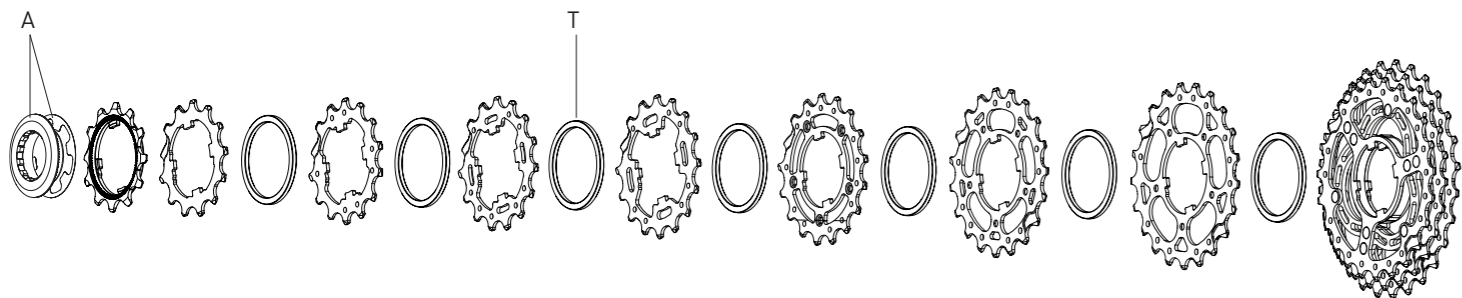

CENTAUR 11S

STEEL

A	CS-412	11s only (for Z 12)	steel/acciaio
T	CS-022 (6 pcs)	2,2 mm