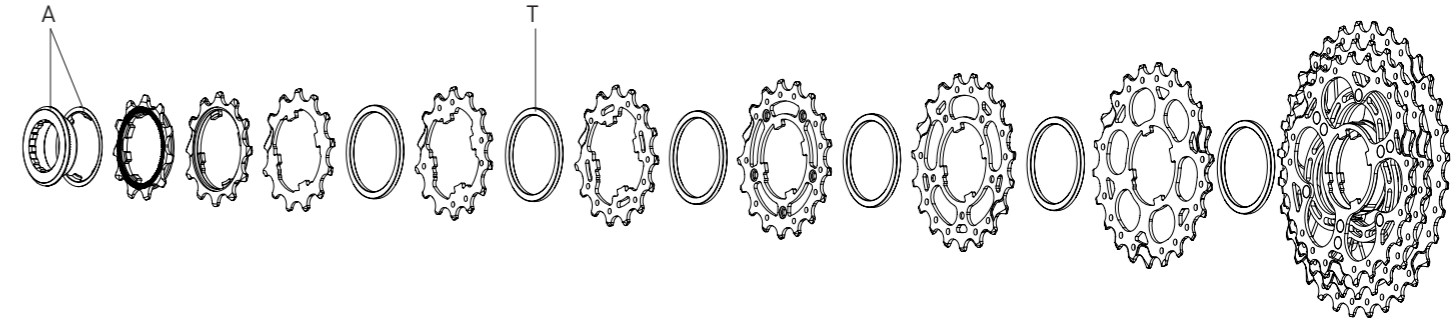

CENTAUR 11S

STEEL

A	CS-411	11s only (for Z 11)	steel/acciaio
T	CS-022 (6 pcs)	2,2 mm	

11-29	A	11D-1	12DD-2	13D	T	14D	T	15D	T	17ASF1	T	19BSP1	T	21BSP1	T	Not available
		11S-111	11S-124	11S-1341		11S-1441		11S-1541		11S-17ASF1		11S-19BSP1		11S-21BSP1		
11-32	A	11D-1	12DD-2	13D	T	14D	T	15D	T	17ASF1	T	19BSP1	T	22E	T	Not available
		11S-111	11S-124	11S-1341		11S-1441		11S-1541		11S-17ASF1		11S-19BSP1		11S-225		

* pre-assembled