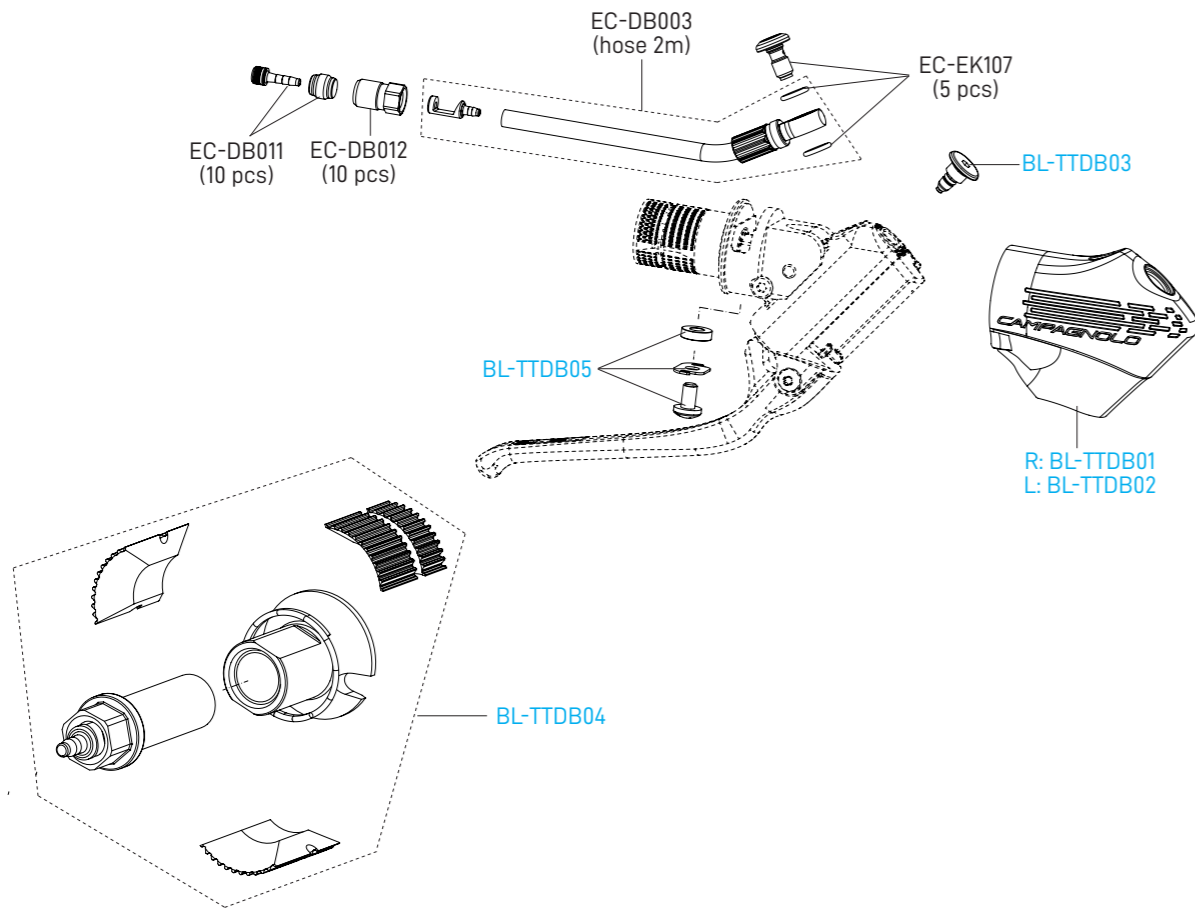

SUPER RECORD 12S

CAMPAGNOLO.COM

RECORD 12S

CAMPAGNOLO.COM

CHORUS 12S

CENTAUR

BR-RE001 (5 pcs.)
casings tension adjuster / regolatore tensione guaine

BR-RE001 (5 pcs.)
casings tension adjuster / regolatore tensione guaine

INTERFACE IN THE HANDLEBAR

IN-1202

IN-1203
(INTERFACE-POWER UNIT)

INTERFACE IN THE FRAME

IN-1201

RECORD
RH: BL-RETT001EPS
LH: BL-RETT002EPS

SL-TT008EPS

RECORD
RH: BL-RETT003EPS
LH: BL-RETT004EPS

RECORD
RH: SL-RETT001EPS
LH: SL-RETT002EPS

	CODE CODICE	TYPE TIPO	RANGE GAMMA	HUB COMPATIBILITY COMPATIBILITÀ MOZZI
		13s steel / acciaio	2021	integrated in sprocket sets 9-36 and 9-42 / integrata nei pacchi pignoni 9-36/9-42
	CS-700	13s alloy/alluminio	2021	only 13s 10-44 sprocket sets / solo pacchi pignoni 13s 10-44
	CS-702	13s alloy/alluminio	2021	only 11-12s (1° sprocket Z11) sprocket sets, for N3W body with adapter / solo pacchi pignoni 11-12s con 1° pignone Z11, per corpetto r.l. N3W con adattatore
	CS-703	13s alloy/alluminio	2021	only 11-12s (1° sprocket Z12) sprocket sets, for N3W body with adapter / solo cassette pignoni 11-12s con 1° pignone Z12, per corpetto r.l. N3W con adattatore
		alloy/alluminio	2021	To the N3W f.w. body, to be compatible with 11-12s, you need: N3W adapter + lockring (CS-702): AC21-N3W (See component price list): Corpetto r.l. N3W, per essere compatibile 11-12s, serve: adattatore N3W + ghiera (CS-702): AC21-N3W (Vedi Listino componenti)