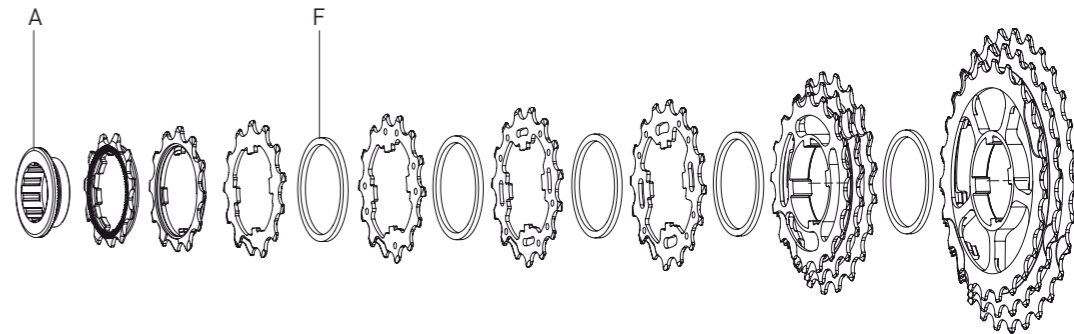

11 - 29	A	11A-1°	12A-2°	13A	F	14A	F	15A	F	16A	F	17A-19A-21A*	F	23A-26A-29A*
		12S-011	12S-012	12S-013		12S-014		12S-015		12S-016		12S-791		12S-369
11 - 32	A	11A-1°	12A-2°	13A	F	14A	F	15A	F	16A	F	17A-19A-22A*	F	25A-28A-32A*
		12S-011	12S-012	12S-013		12S-014		12S-015		12S-016		12S-792		12S-5832
11 - 34	A	11A-1°	12A-2°	13A	F	14A	F	15A	F	16A	F	17A-19A-22A*	F	25A-29A-34A*
		12S-011	12S-012	12S-013		12S-014		12S-015		12S-016		12S-792		12S-5934

* monoblock piece