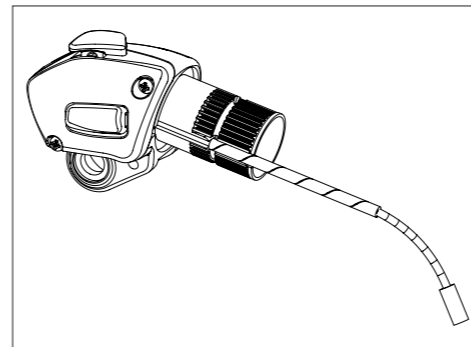

INTERFACE IN THE HANDLEBAR

IN-1202

IN-1203
(INTERFACE-POWER UNIT)

INTERFACE IN THE FRAME

IN-1201

RECORD
RH: BL-RETT001EPS
LH: BL-RETT002EPS

SL-TT008EPS

RECORD
RH: BL-RETT003EPS
LH: BL-RETT004EPS