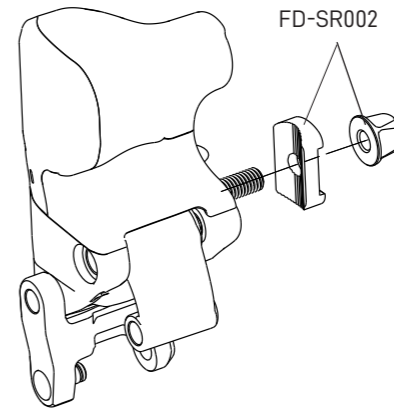

SUPER RECORD EPS / RECORD EPS / CHORUS EPS 11S

SERVICE CENTER only!
FD-SR115EPS (SR)