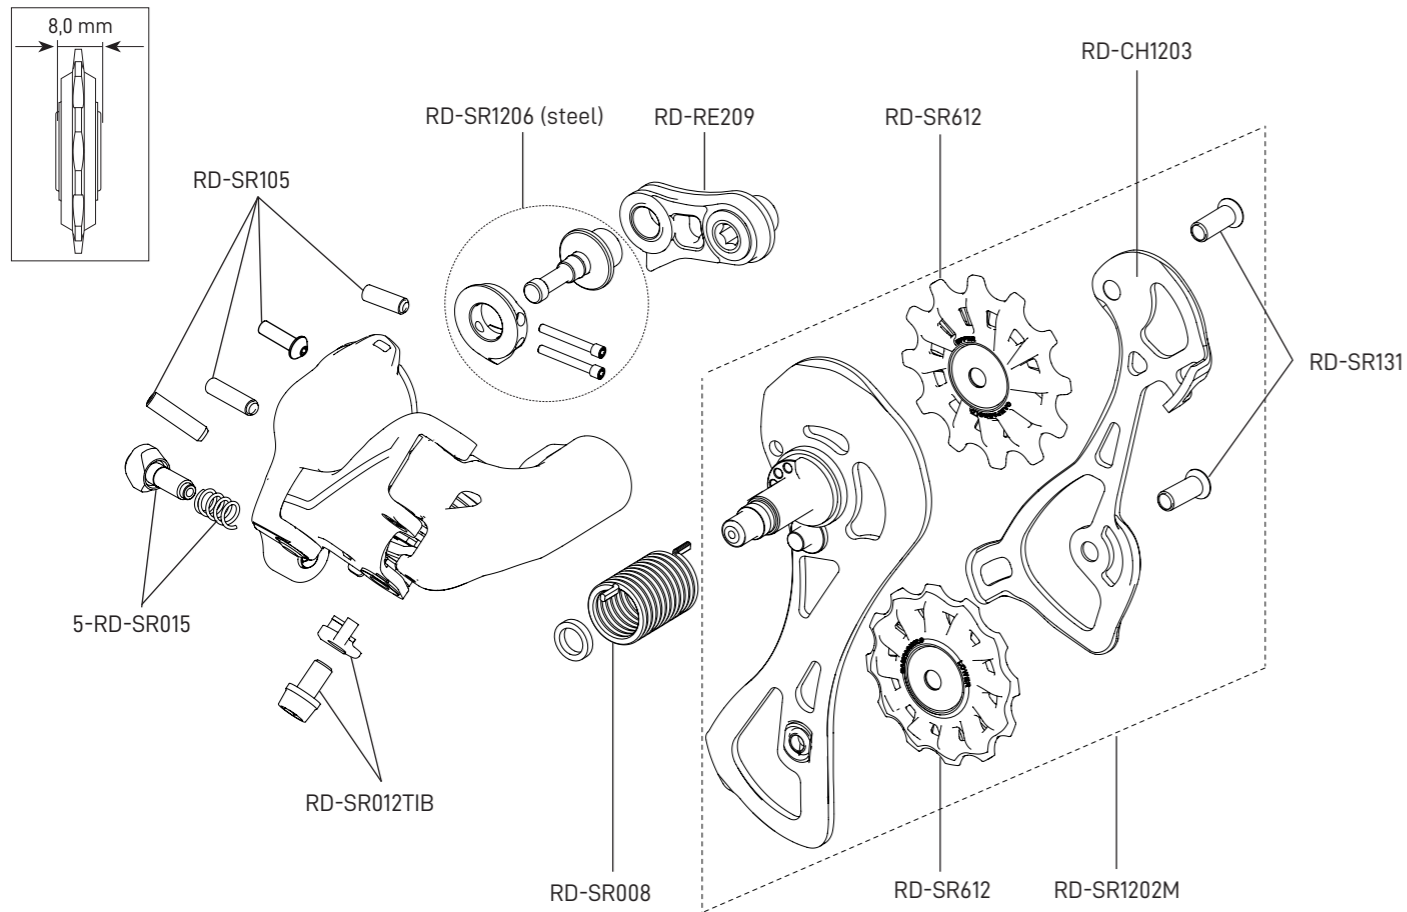

SUPER RECORD 12S