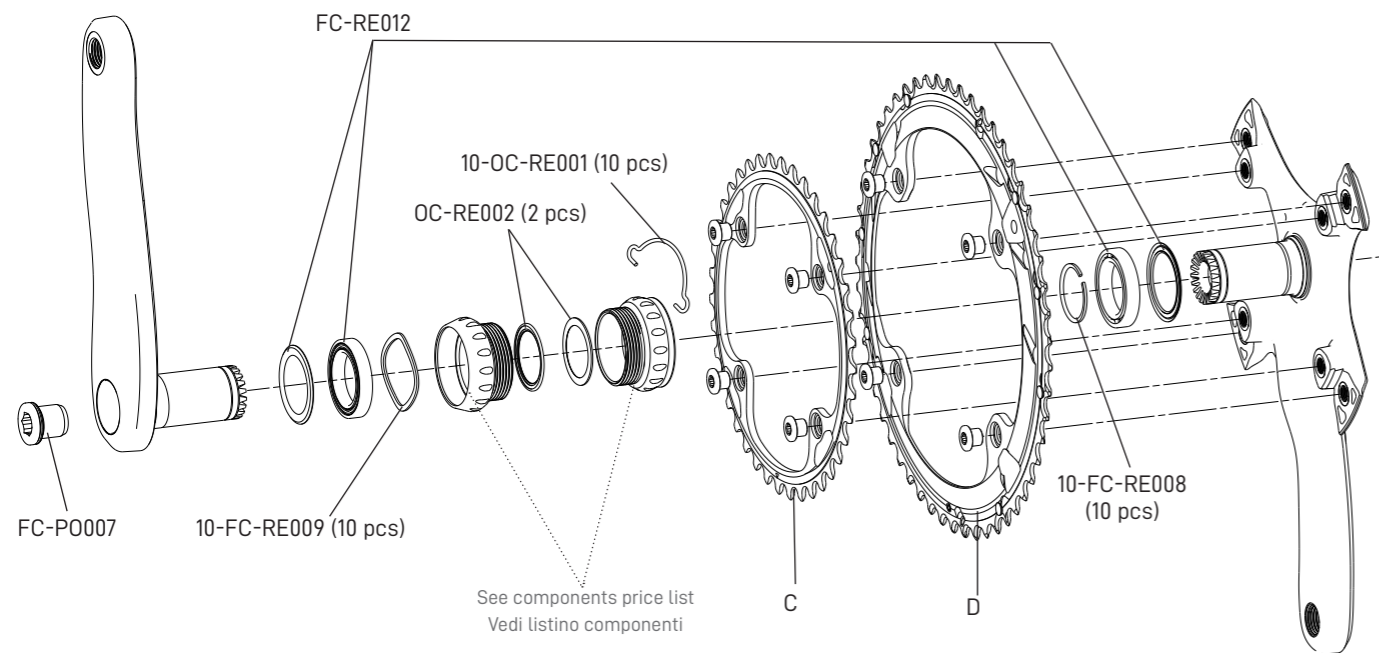

CENTAUR 11S

ALUMINIUM - ULTRA-TORQUE

FC-P0100
KIT VITI / SCREWS&NUTS

		BLACK	SILVER
C	Z34 Z36	FC-P0134B FC-P0136B	FC-P0134S FC-P0136S
D	Z50 for 34 Z52 for 36	FC-P0150B FC-P0152B	FC-P0150S FC-P0152S