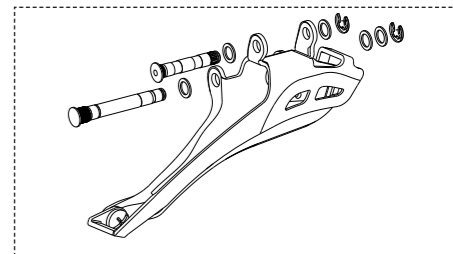

SERVICE CENTER only!
FD-AT015EPS (CH)