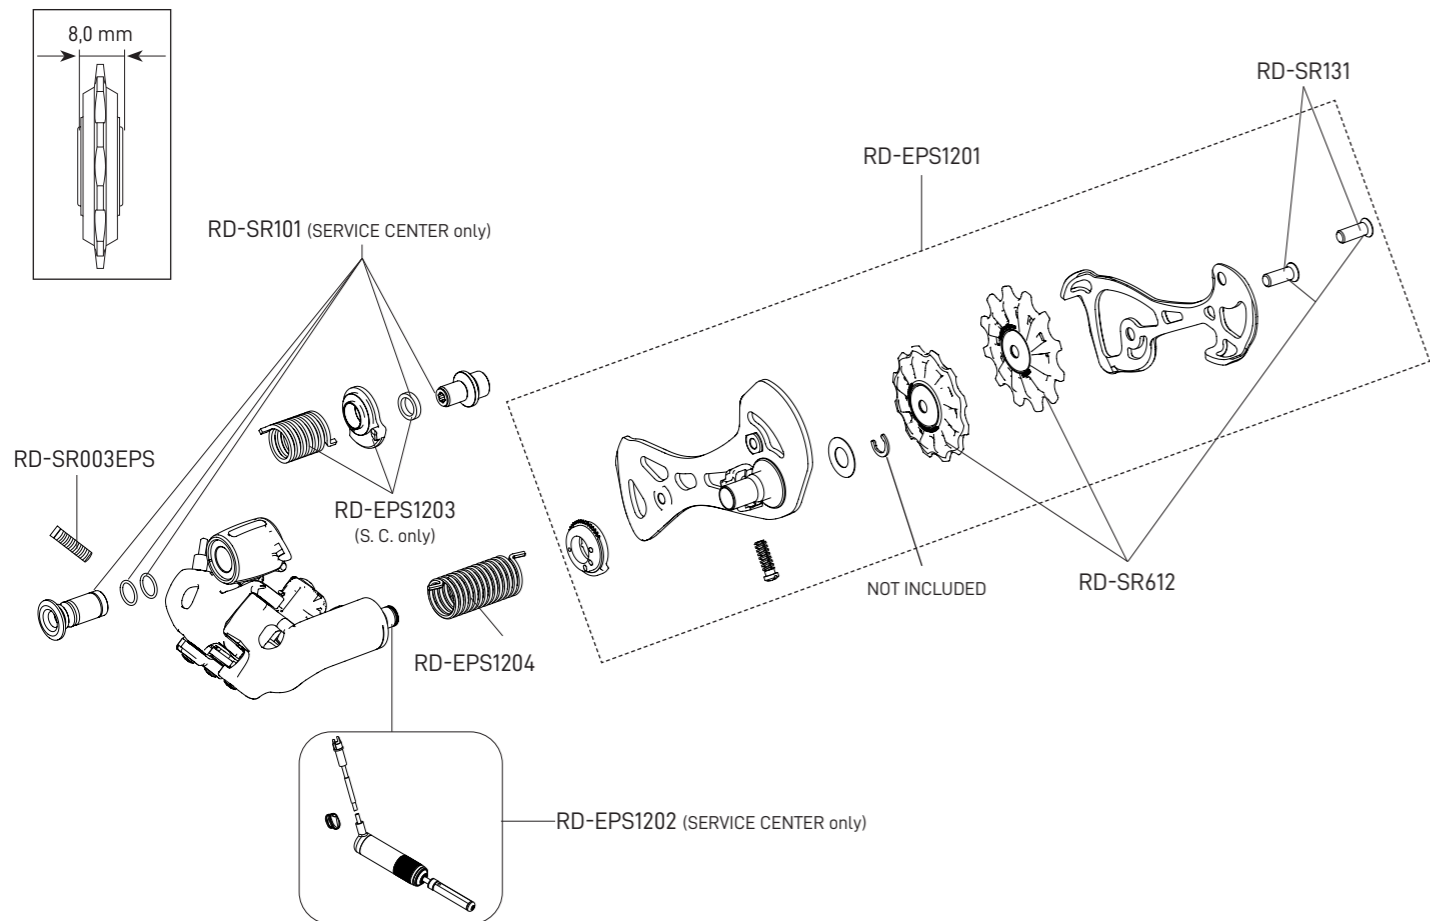

SUPER RECORD EPS 12S