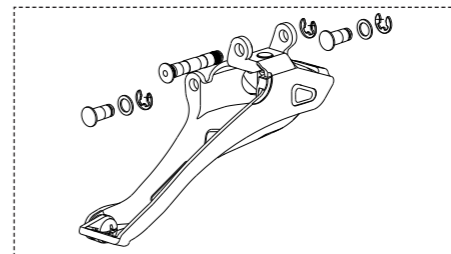

SERVICE CENTER only!
FD-RE115EPS (RE)