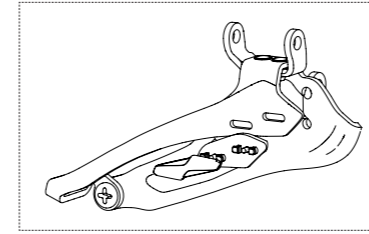

SUPER RECORD 12S

FD-SR215

FD-SR108T1

FD-SR122

5-FD-VL102

RECORD 12S

FD-RE315

FD-RE208

FD-SR122

5-FD-VL102

FD-RE216