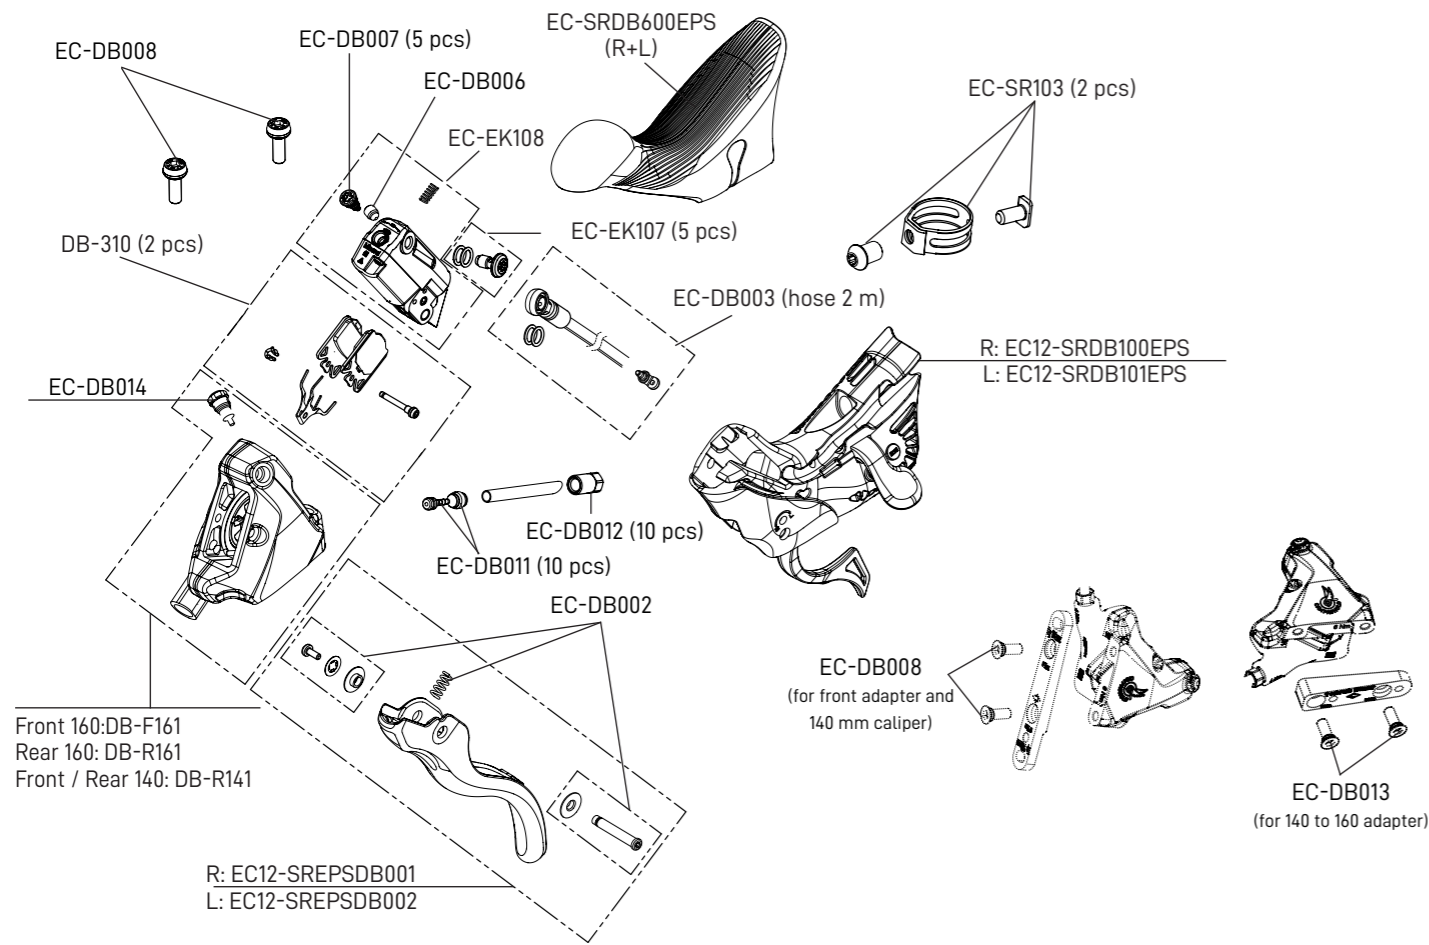

POWER-SHIFT

EKAR 13S

DISC BRAKES

SUPER RECORD EPS 12S

DISC BRAKES

Front 160: DB-F161
Rear 160: DB-R161
Front / Rear 140: DB-R141

R: EC12-SREPSDB001
L: EC12-SREPSDB002

SUPER RECORD 12S