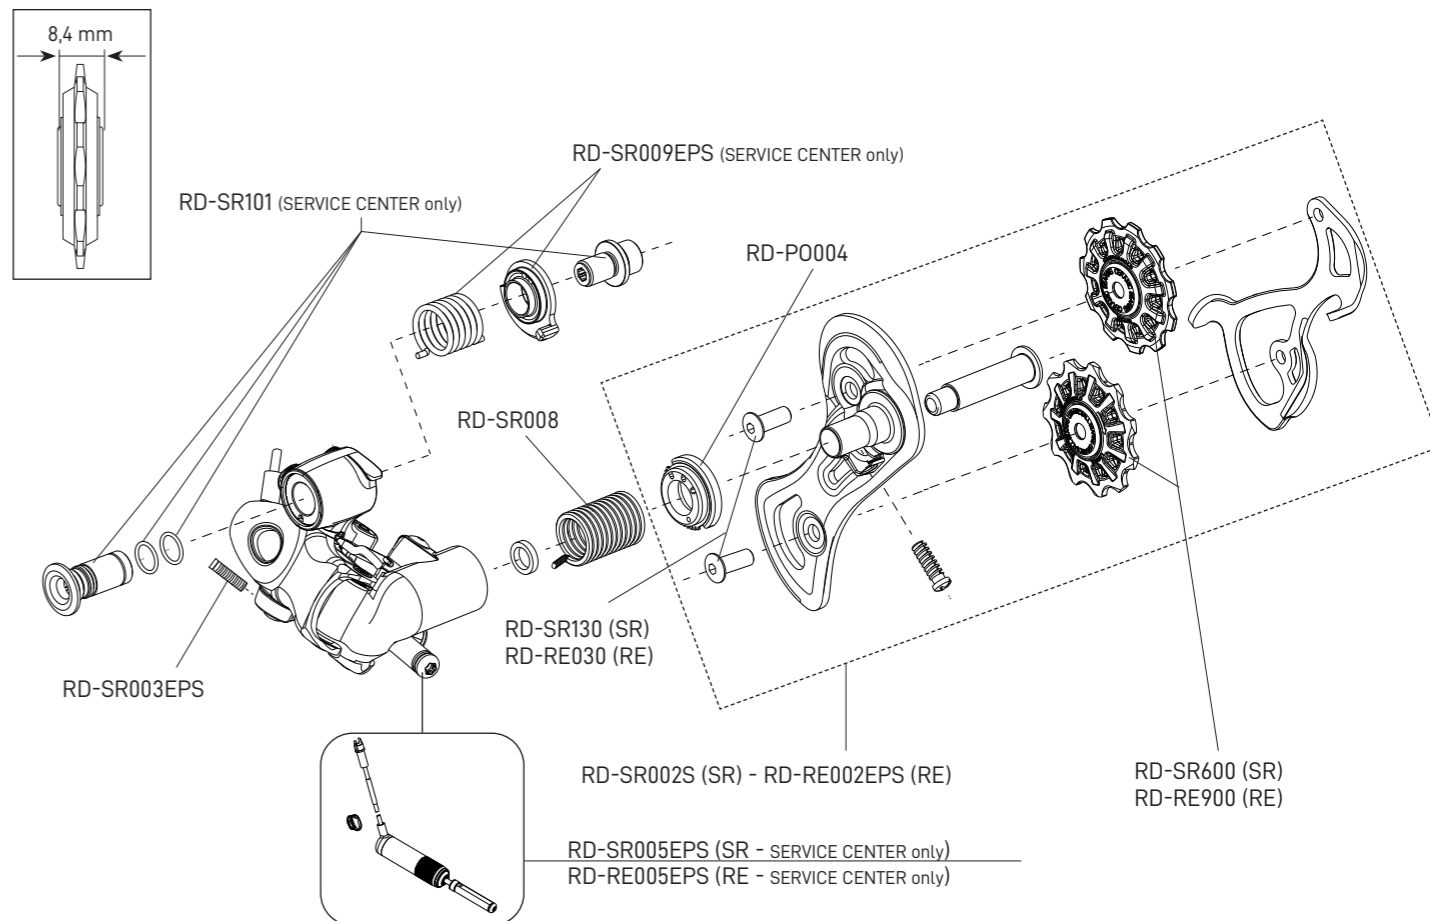

SUPER RECORD EPS 11S / RECORD EPS 11S