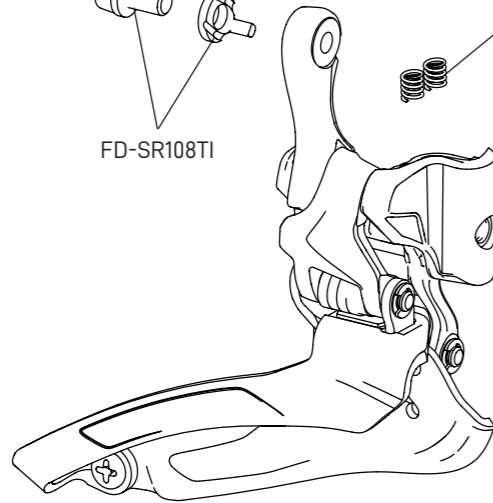

FD-SR215

FD-SR108T1

FD-SR122