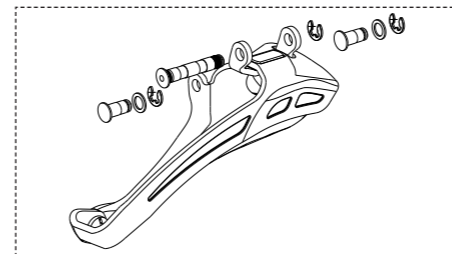

SUPER RECORD EPS / RECORD EPS / CHORUS EPS 11S

SERVICE CENTER only!
FD-SR115EPS (SR)