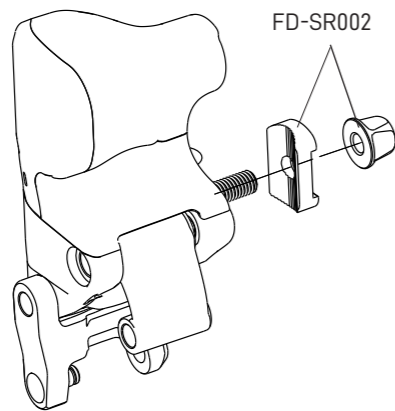

SUPER RECORD EPS 12S

SERVICE CENTER only!
FD-EPS1201