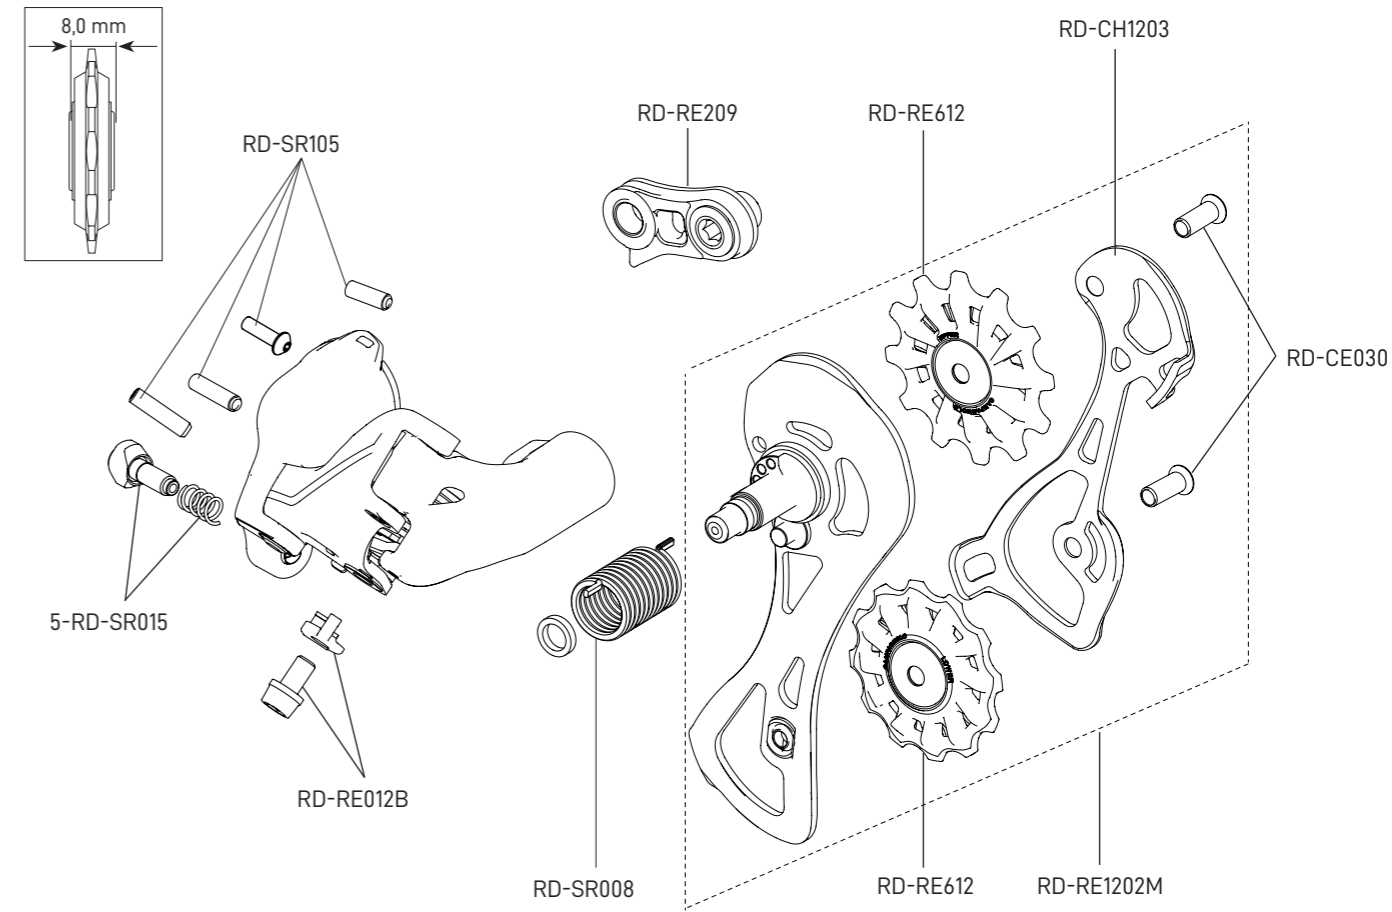

SUPER RECORD 12S

RECORD 12S