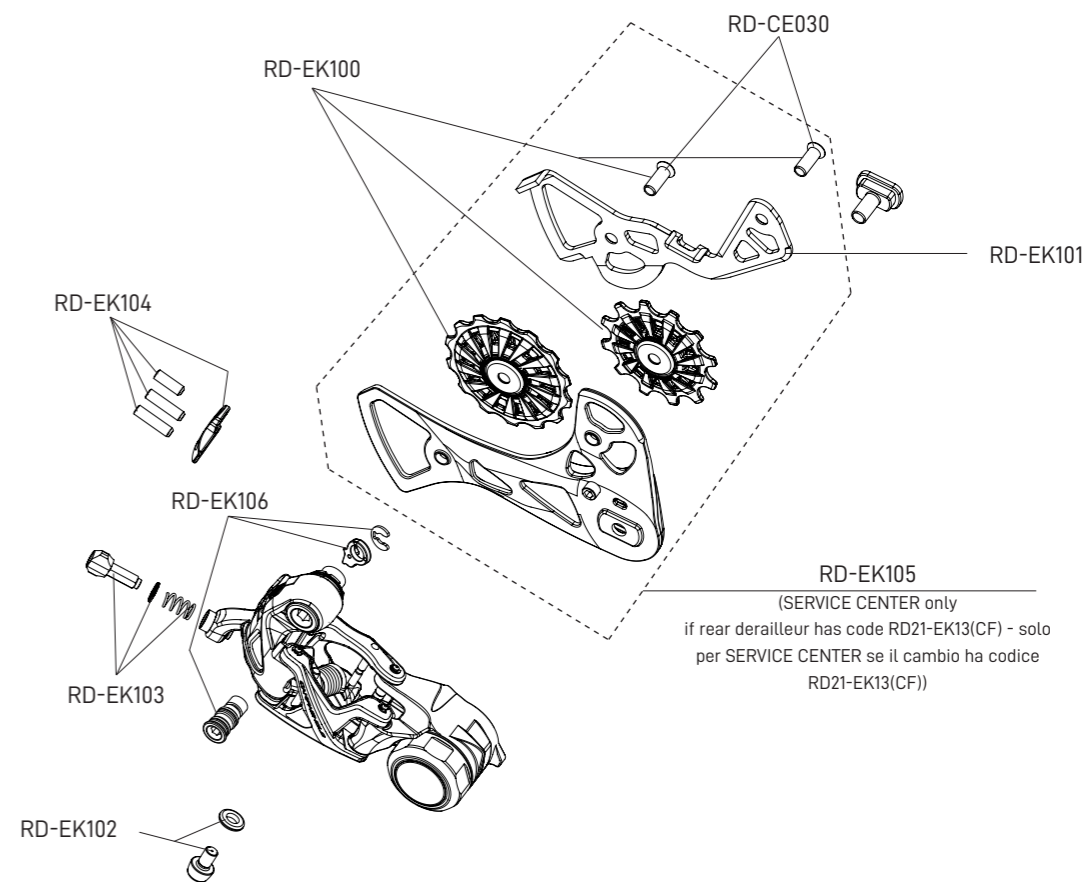

CENTAUR 11S

ALUMINIUM - ULTRA-TORQUE

FC-P0100
KIT VITI / SCREWS&NUTS

		BLACK	SILVER
C	Z34 Z36	FC-P0134B FC-P0136B	FC-P0134S FC-P0136S
D	Z50 for 34 Z52 for 36	FC-P0150B FC-P0152B	FC-P0150S FC-P0152S

EKAR 13S