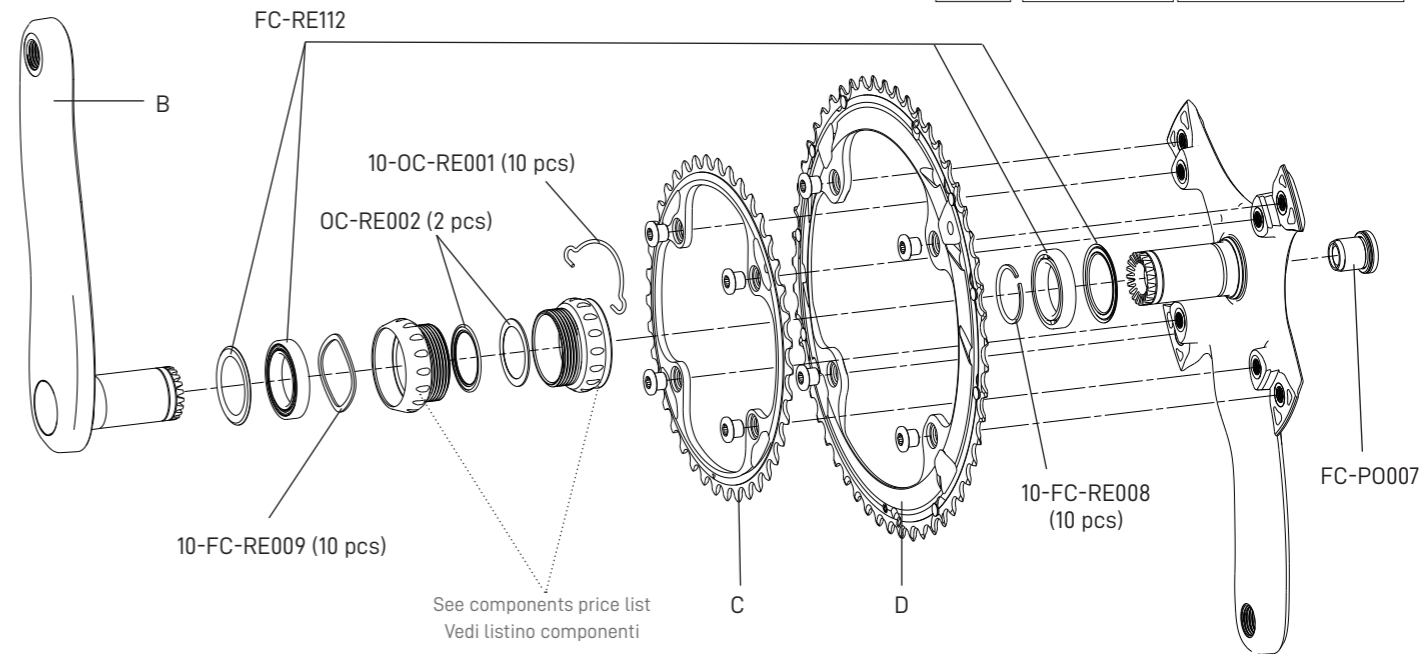

RECORD 11S

CARBON - ULTRA-TORQUE

FC-PO100
KIT VITI / SCREWS&NUTS

B	170 mm	FC-RE087
	172,5 mm	FC-RE089
	175 mm	FC-RE091
C	Z34	FC-SR234
	Z36	FC-SR136
	Z39	FC-SR239
D	Z50 for 34	FC-SR350
	Z52 for 36	FC-SR352
	Z53 for 39	FC-SR353