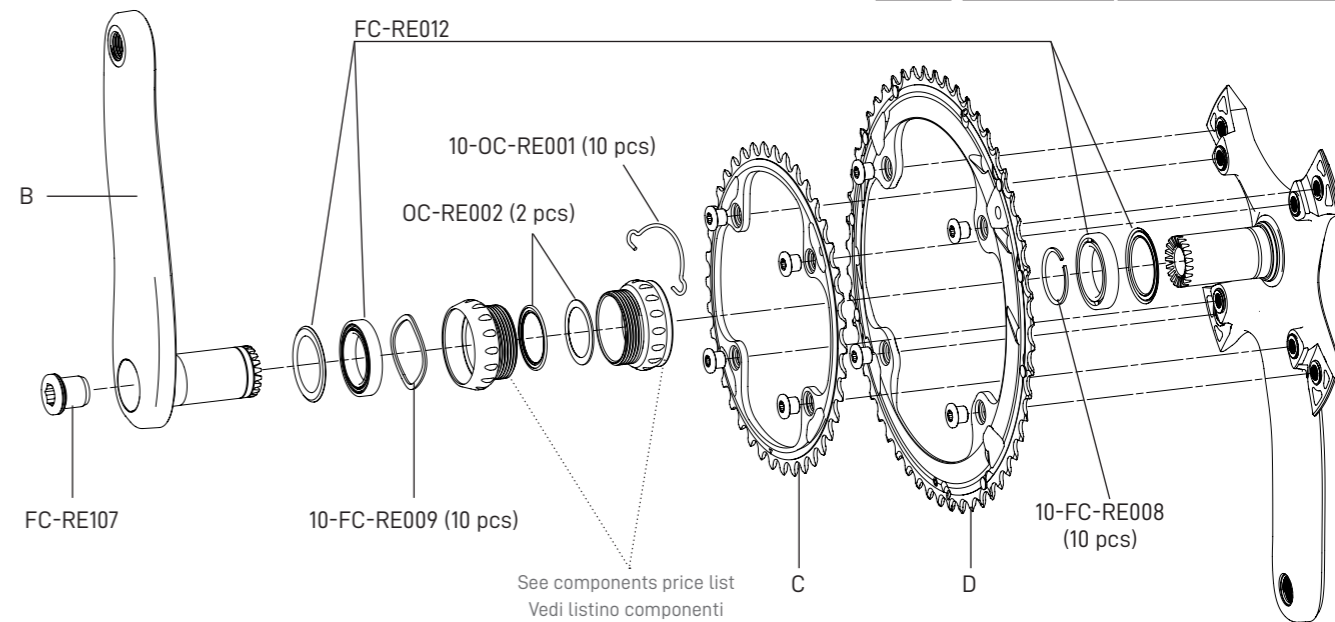

FC-PO100
KIT VITI / SCREWS&NUTS

B	165 mm	FC-SR165
	170 mm	FC-SR170
	172,5 mm	FC-SR172
	175 mm	FC-SR175
C	Z34	FC-SR334
	Z36	FC-SR336
	Z39	FC-SR339
	Z42	FC-SR342
D	Z50 for 34	FC-SR450
	Z52 for 36	FC-SR452
	Z53 for 39	FC-SR453
	Z55 for 42	FC-SR455

RECORD 12S

CARBON - ULTRA-TORQUE

FC-PO100
KIT VITI / SCREWS&NUTS

B	165 mm	FC-RE16512
	170 mm	FC-RE17012
	172,5 mm	FC-RE17212
	175 mm	FC-RE175
C	Z34	FC-SR334
	Z36	FC-SR336
	Z39	FC-SR339
D	Z50 for 34	FC-RE950
	Z52 for 36	FC-RE952
	Z53 for 39	FC-RE953

CHORUS 12S

CARBON - ULTRA-TORQUE

FC-CH1200
KIT VITI / SCREWS&NUTS

B	165 mm	FC-CH1201
	170 mm	FC-CH1202
	172,5 mm	FC-CH1203
	175 mm	FC-CH1204
C	Z32 for 48	FC-CH1232
	Z34 for 50	FC-CH1234
	Z36 for 52	FC-CH1236
D	Z48 for 32	FC-CH1248
	Z50 for 34	FC-CH1250
	Z52 for 36	FC-CH1252