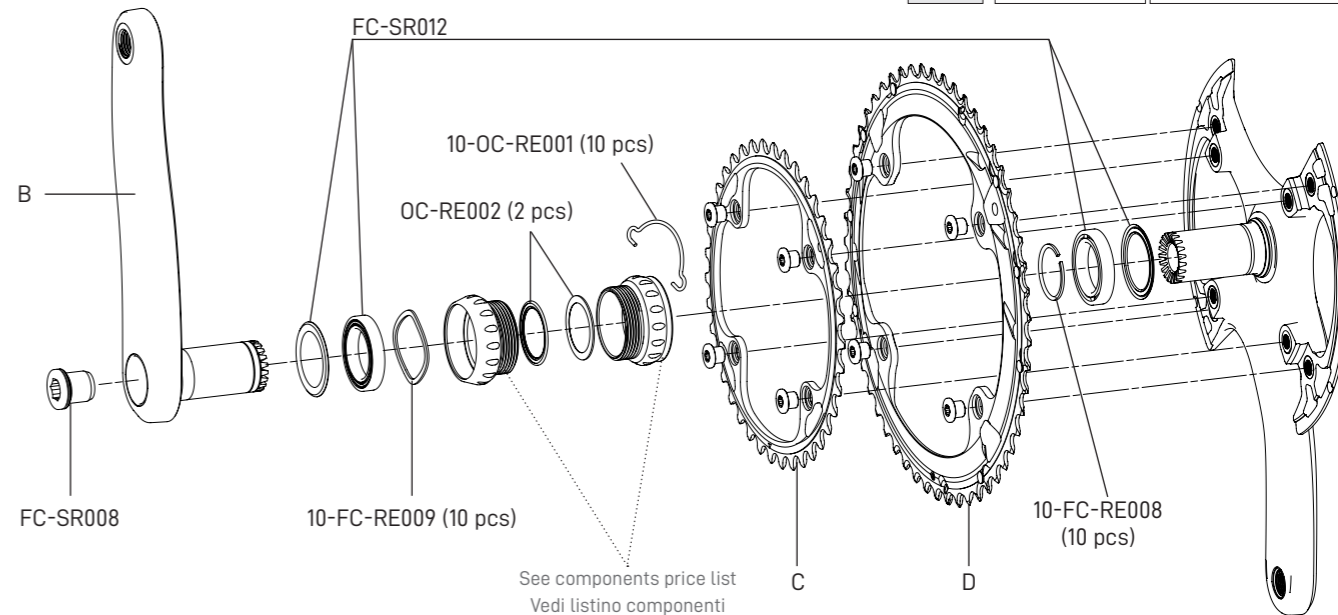

EKAR 13S

FC-EK011

FC-EK100
KIT VITI / SCREWS

B	165 mm	FC-EK165
	170 mm	FC-EK170
	172,5 mm	FC-EK172
	175 mm	FC-EK175
C	Z38	FC-EK38
	Z40	FC-EK40
	Z42	FC-EK42
	Z44	FC-EK44

SUPER RECORD 12S

CARBON - ULTRA-TORQUE

FC-PO100
KIT VITI / SCREWS&NUTS

B	165 mm	FC-SR165
	170 mm	FC-SR170
	172,5 mm	FC-SR172
	175 mm	FC-SR175
C	Z34	FC-SR334
	Z36	FC-SR336
	Z39	FC-SR339
	Z42	FC-SR342
D	Z50 for 34	FC-SR450
	Z52 for 36	FC-SR452
	Z53 for 39	FC-SR453
	Z55 for 42	FC-SR455

RECORD 12S

CARBON - ULTRA-TORQUE

FC-PO100
KIT VITI / SCREWS&NUTS

B	165 mm	FC-RE16512
	170 mm	FC-RE17012
	172,5 mm	FC-RE17212
	175 mm	FC-RE175
C	Z34	FC-SR334
	Z36	FC-SR336
	Z39	FC-SR339
D	Z50 for 34	FC-RE950
	Z52 for 36	FC-RE952
	Z53 for 39	FC-RE953

CHORUS 12S

CARBON - ULTRA-TORQUE

FC-CH1200
KIT VITI / SCREWS&NUTS

B	165 mm	FC-CH1201
	170 mm	FC-CH1202
	172,5 mm	FC-CH1203
	175 mm	FC-CH1204
C	Z32 for 48	FC-CH1232
	Z34 for 50	FC-CH1234
	Z36 for 52	FC-CH1236
D	Z48 for 32	FC-CH1248
	Z50 for 34	FC-CH1250
	Z52 for 36	FC-CH1252