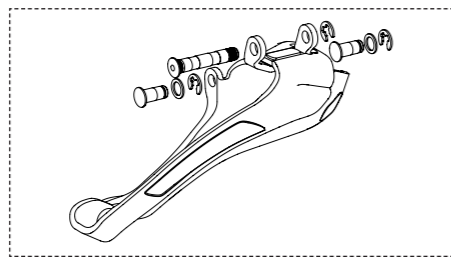

SUPER RECORD EPS 12S

SERVICE CENTER only!
FD-EPS1201