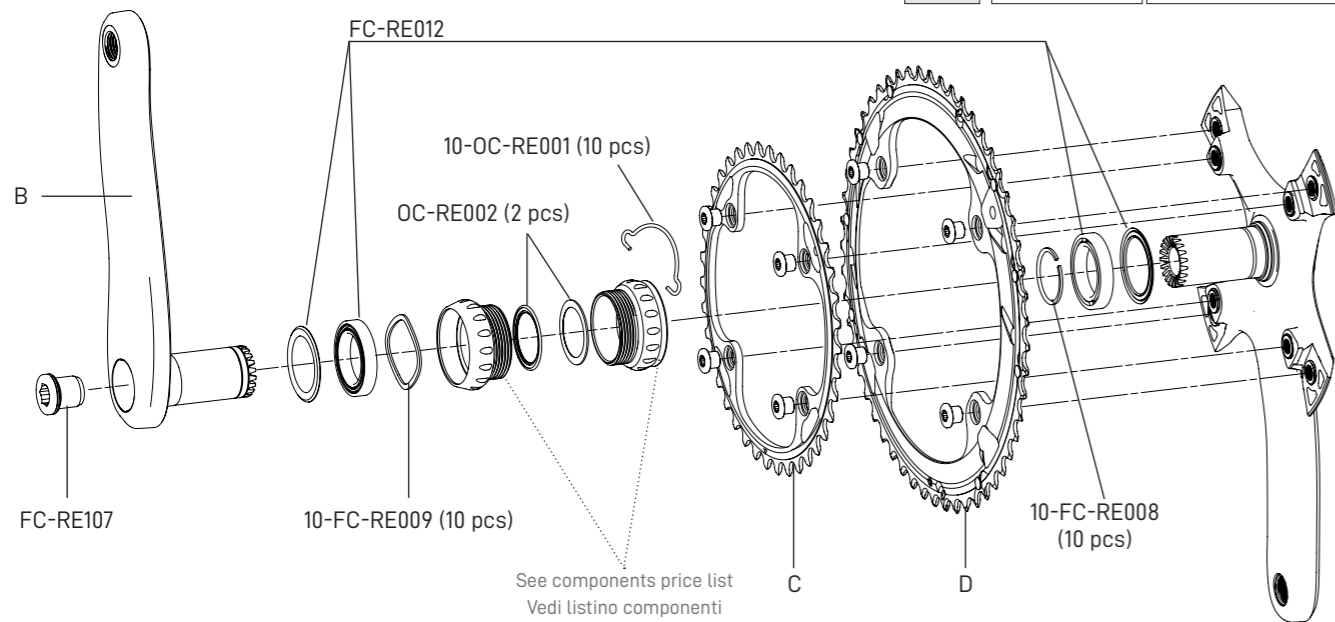

EKAR 13S

FC-EK011

FC-EK100
KIT VITI / SCREWS

B	165 mm	FC-EK165
	170 mm	FC-EK170
	172,5 mm	FC-EK172
	175 mm	FC-EK175
C	Z38	FC-EK38
	Z40	FC-EK40
	Z42	FC-EK42
	Z44	FC-EK44

SUPER RECORD 12S

CARBON - ULTRA-TORQUE

FC-PO100
KIT VITI / SCREWS&NUTS

B	165 mm	FC-SR165
	170 mm	FC-SR170
	172,5 mm	FC-SR172
	175 mm	FC-SR175
C	Z34	FC-SR334
	Z36	FC-SR336
	Z39	FC-SR339
	Z42	FC-SR342
D	Z50 for 34	FC-SR450
	Z52 for 36	FC-SR452
	Z53 for 39	FC-SR453
	Z55 for 42	FC-SR455

RECORD 12S

CARBON - ULTRA-TORQUE

FC-PO100
KIT VITI / SCREWS&NUTS

B	165 mm	FC-RE16512
	170 mm	FC-RE17012
	172,5 mm	FC-RE17212
	175 mm	FC-RE175
C	Z34	FC-SR334
	Z36	FC-SR336
	Z39	FC-SR339
D	Z50 for 34	FC-RE950
	Z52 for 36	FC-RE952
	Z53 for 39	FC-RE953

CHORUS 12S

CARBON - ULTRA-TORQUE

FC-CH1200
KIT VITI / SCREWS&NUTS

B	165 mm	FC-CH1201
	170 mm	FC-CH1202
	172,5 mm	FC-CH1203
	175 mm	FC-CH1204
C	Z32 for 48	FC-CH1232
	Z34 for 50	FC-CH1234
	Z36 for 52	FC-CH1236
D	Z48 for 32	FC-CH1248
	Z50 for 34	FC-CH1250
	Z52 for 36	FC-CH1252