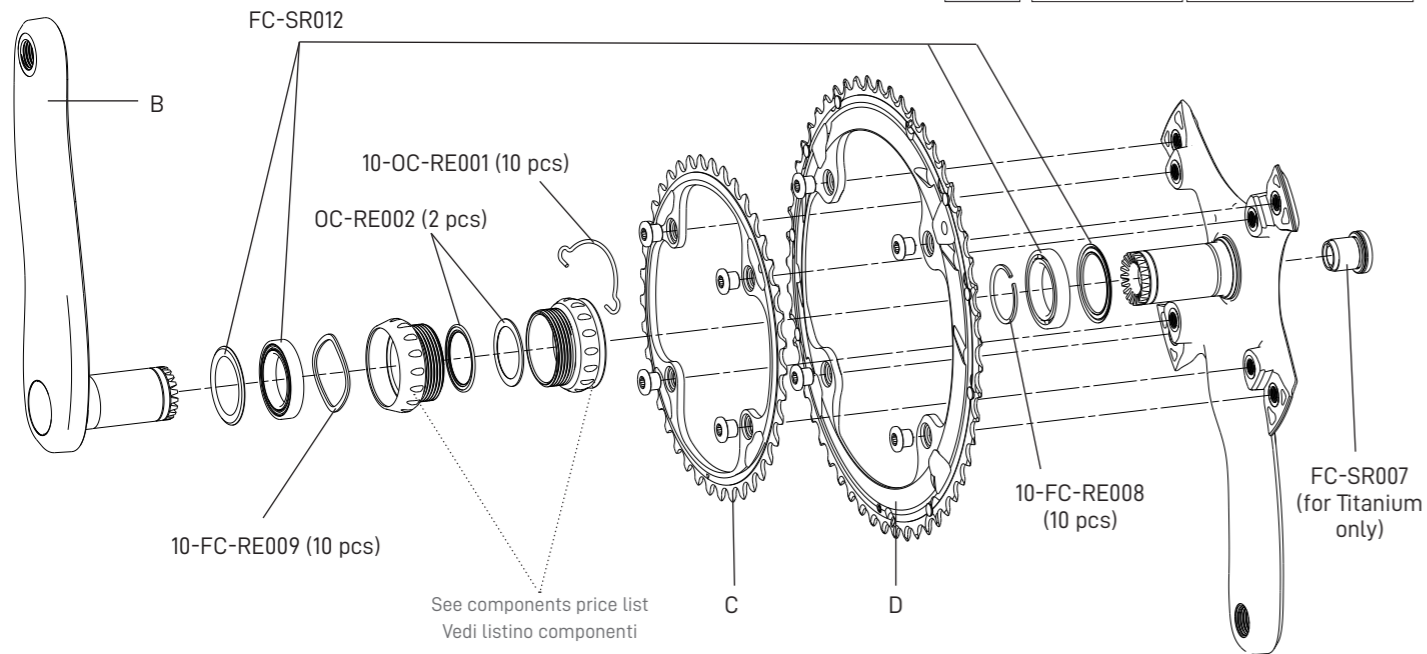

CHORUS 12S

CARBON - ULTRA-TORQUE

FC-CH1200
KIT VITI / SCREWS&NUTS

B	165 mm	FC-CH1201
	170 mm	FC-CH1202
	172,5 mm	FC-CH1203
	175 mm	FC-CH1204
C	Z32 for 48	FC-CH1232
	Z34 for 50	FC-CH1234
	Z36 for 52	FC-CH1236
D	Z48 for 32	FC-CH1248
	Z50 for 34	FC-CH1250
	Z52 for 36	FC-CH1252

SUPER RECORD 11S

CARBON - ULTRA-TORQUE

FC-PO100
KIT VITI / SCREWS&NUTS

B	170 mm	FC-SR081
	172,5 mm	FC-SR083
	175 mm	FC-SR085
C	Z34	FC-SR234
	Z36	FC-SR136
	Z39	FC-SR239
D	Z50 for 34	FC-SR350
	Z52 for 36	FC-SR352
	Z53 for 39	FC-SR353