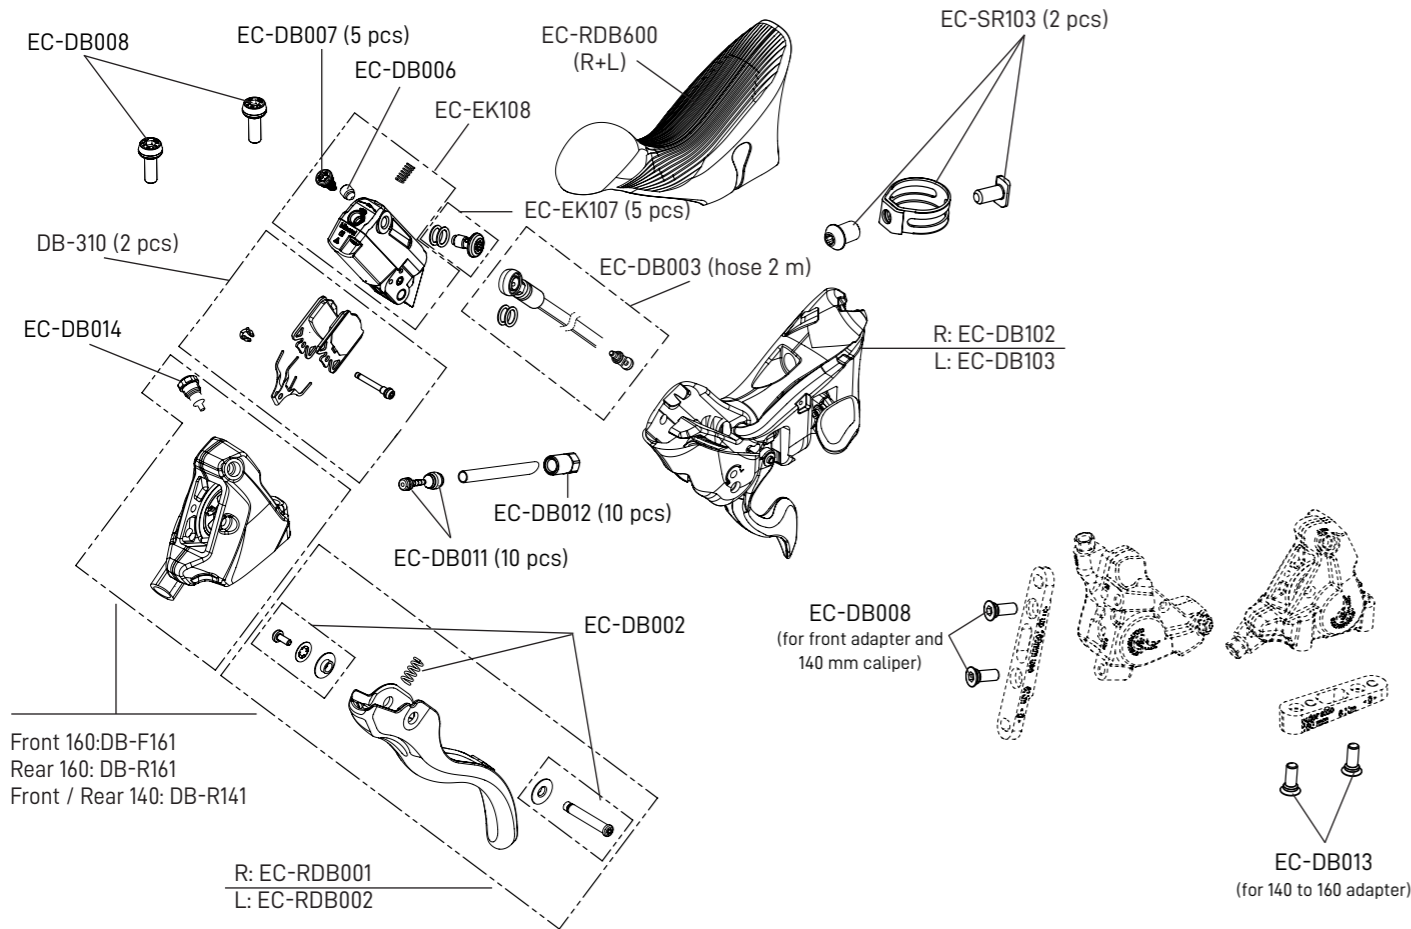

DISC BRAKES

Front 160: DB-F161
Rear 160: DB-R161
Front / Rear 140: DB-R141

R: EC-SRDB001
L: EC-SRDB002

RECORD 12S

DISC BRAKES

CHORUS 12S

DISC BRAKES