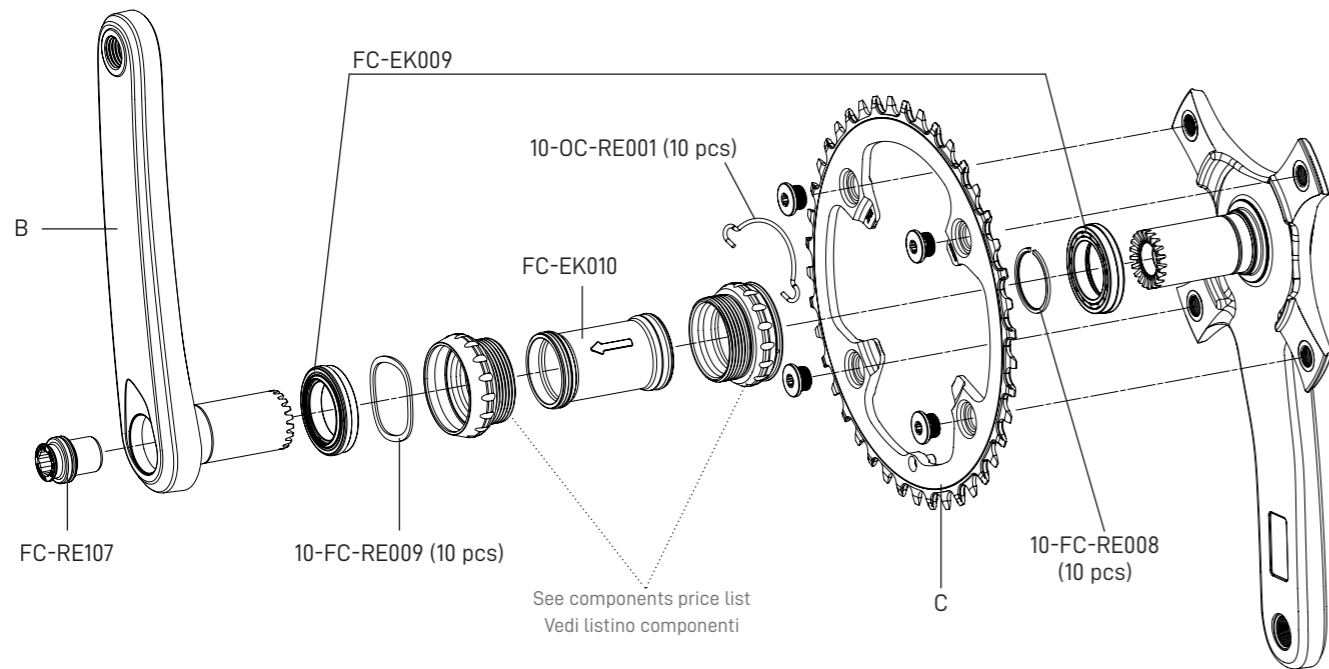

EKAR 13S

FC-EK011

FC-EK100
KIT VITI / SCREWS

B	165 mm	FC-EK165
	170 mm	FC-EK170
	172,5 mm	FC-EK172
	175 mm	FC-EK175
C	Z38	FC-EK38
	Z40	FC-EK40
	Z42	FC-EK42
	Z44	FC-EK44

SUPER RECORD 12S

CARBON - ULTRA-TORQUE

FC-PO100
KIT VITI / SCREWS&NUTS

B	165 mm	FC-SR165
	170 mm	FC-SR170
	172,5 mm	FC-SR172
	175 mm	FC-SR175
C	Z34	FC-SR334
	Z36	FC-SR336
	Z39	FC-SR339
	Z42	FC-SR342
D	Z50 for 34	FC-SR450
	Z52 for 36	FC-SR452
	Z53 for 39	FC-SR453
	Z55 for 42	FC-SR455

RECORD 12S

CARBON - ULTRA-TORQUE

FC-PO100
KIT VITI / SCREWS&NUTS

B	165 mm	FC-RE16512
	170 mm	FC-RE17012
	172,5 mm	FC-RE17212
	175 mm	FC-RE175
C	Z34	FC-SR334
	Z36	FC-SR336
	Z39	FC-SR339
D	Z50 for 34	FC-RE950
	Z52 for 36	FC-RE952
	Z53 for 39	FC-RE953

CHORUS 12S

CARBON - ULTRA-TORQUE

FC-CH1200
KIT VITI / SCREWS&NUTS

B	165 mm	FC-CH1201
	170 mm	FC-CH1202
	172,5 mm	FC-CH1203
	175 mm	FC-CH1204
C	Z32 for 48	FC-CH1232
	Z34 for 50	FC-CH1234
	Z36 for 52	FC-CH1236
D	Z48 for 32	FC-CH1248
	Z50 for 34	FC-CH1250
	Z52 for 36	FC-CH1252