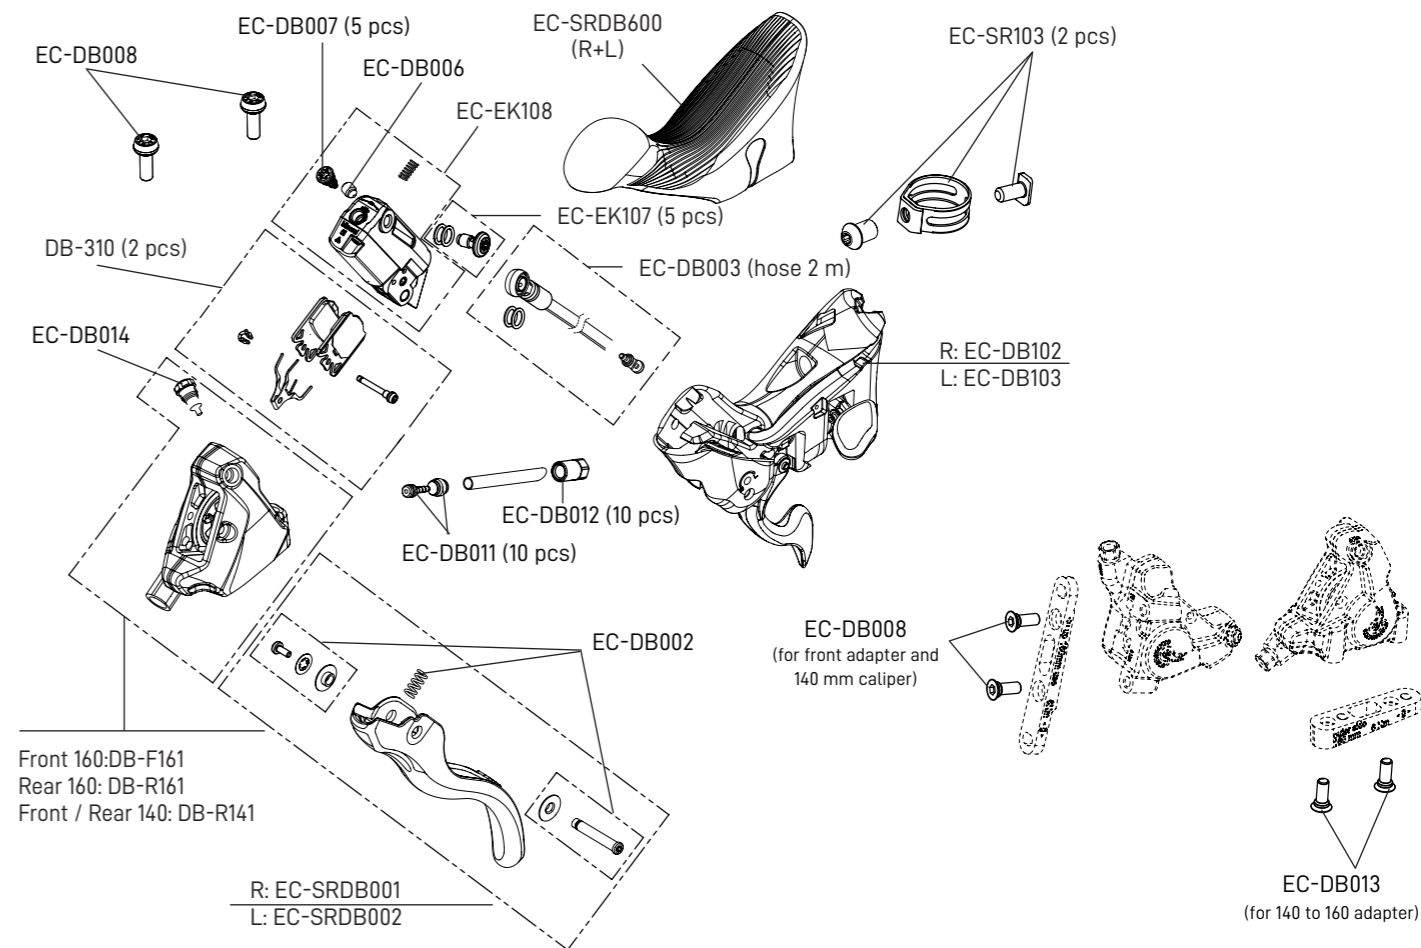

SUPER RECORD 12S

DISC BRAKES

Front 160: DB-F161
Rear 160: DB-R161
Front / Rear 140: DB-R141

R: EC-SRDB001
L: EC-SRDB002